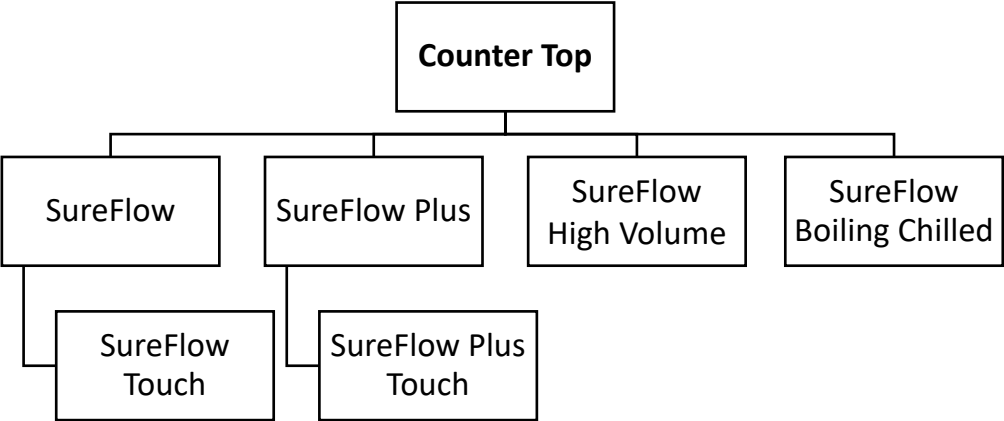

Product Categories & Hierarchy