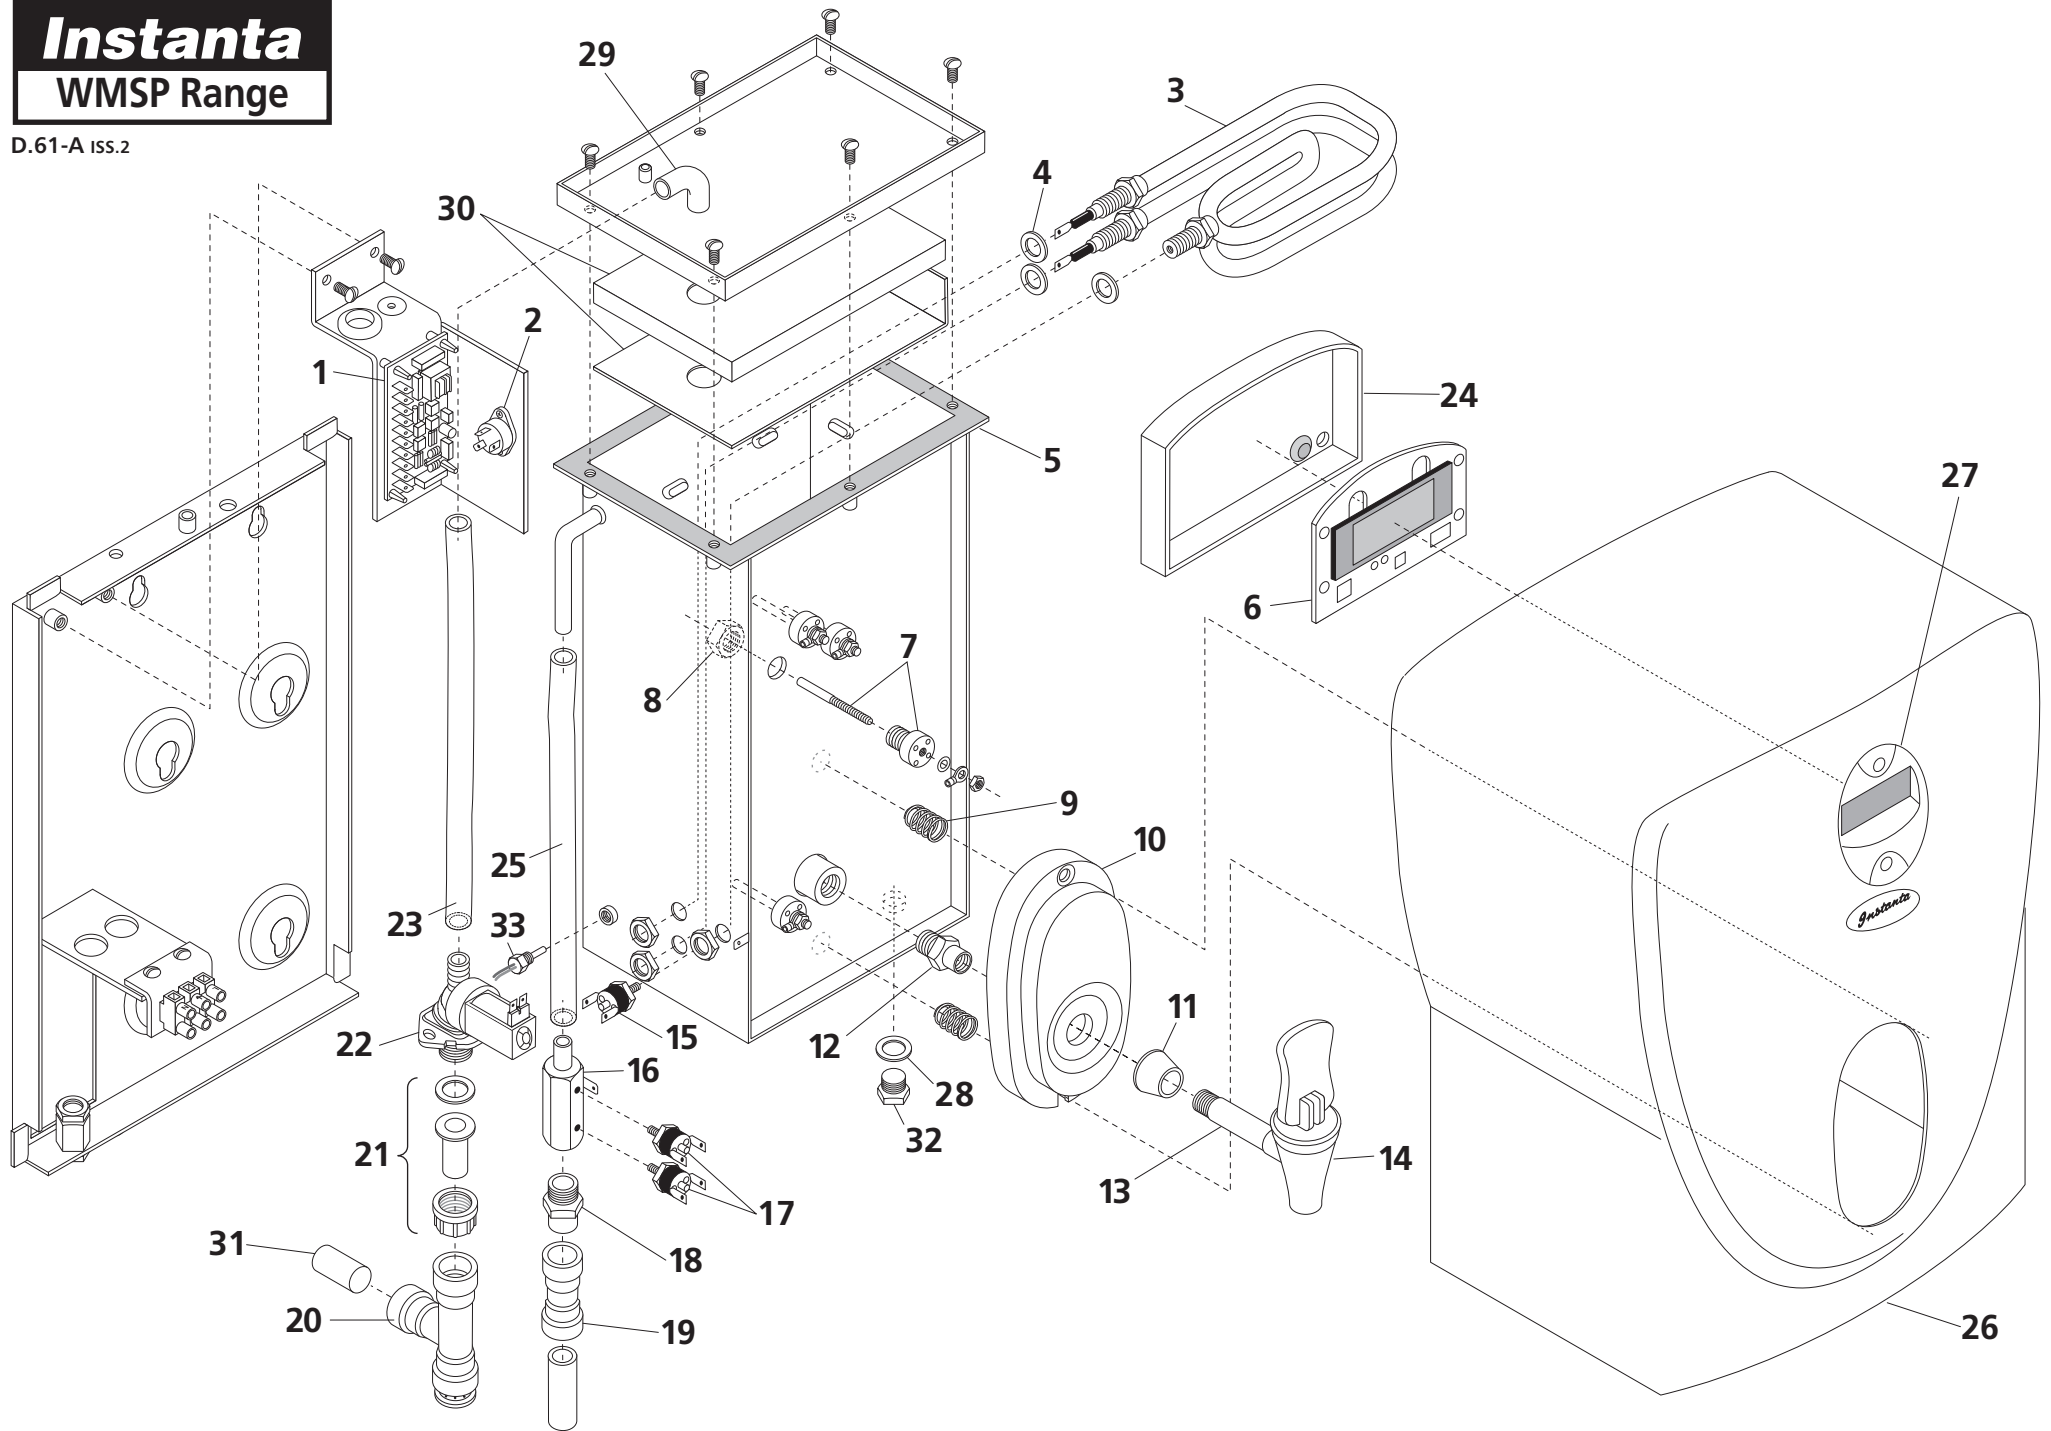

Instanta WMSP Range

D.61-A ISS.2

WMSP SERIES KEY to EXPLODED DRAWING KEY (D.61-SP)			
Drawing No	Description	Part No	Price (£)
1	Main printed circuit board (all WM series)	XE870/SC	138.64
2	Triac	XE851 (3kW) XE854 (6kW)	15.83 24.44
3	Element	XEN175 (WM3, WM7, WM15-3 to S/N V08817) XEN100 (WM15-6 (to S/N X07687 & WM25 to S/N R01274)	69.08
3	Element	XEN200 (WM15-3 from S/N V08818 – WM15-6 from X07688 & WM25 from S/N R01275)	69.08
4	Element washer (silicone rubber)	XEN100/W	1.38
5	Tank Gasket	WEN3G (WM3) WEN7G (WM7) WEN15G/N (WM15 to S/N V08817 & X07687) XEN5G (WM15 from S/N V08818 & X07688) WEN25G	17.16 19.24 22.36 21.00 22.36
6	Display printed circuit board	XE871/SC	81.26
7	Level sensing probe	PRB1/A	17.05
8	Hexagon nut	T514/P	2.02
9	Spring	WMB/SP1	4.15
10	Grey plastic tap-surround	WMB1/SS	23.86
11	Grey plastic tap collar	WMB2/SS	5.45
12	Brass tank-to-tap adaptor	XTP1019/SS	5.45
13	Chromed tap extension	XTP1013	14.57
14	Draw-off tap	WTP600	106.52
--	Upper Tap Assembly	XTP1050/A	35.70
15	Boil-dry thermal safety switch (120°C)	XETR5	9.14
16	Brass mount (for safety switch above)	SRF25	12.80
17	Over-boil thermal safety switch (90°C) (from serial number – WM7 U10687, WM3 T06415, WM15-3 V08226, WM15-6 X07526 & WM25 R01122	XETR6	11.50
17	Over-boil thermal safety switch (90°C) (before numbers above)	XETR7	9.14
18	Brass ¼"bsp to 15mm push-fit adaptor	SRF15	12.80
19	15mm straight push-fit coupling	WMB15/S	3.51
20	15mm "T" push-fit coupling	WMB15/T	6.90
21	¾" nut, tail & washer assembly	WMB34/A	9.12
22	Solenoid valve	SOL12	26.75
23	Internal water feed pipe (grey silicone rubber)	ACC309/S	9.14/mtr
24	Plastic back-cover box (plastic Case)	WMB303/LC	15.83
24	Plastic back-cover box (stainless Case)	WMB310/LC (before number T06435 & U10636) WMSSP2 (From T06435 & U 10636)	15.83
25	Plastic display-window	XEN301/LC	7.35
26	Fibre Washer	WBA501	1.17
27	Brass Tank Drain	WBA247/C	5.27
--	Plastic outer case (Note: some models have a stainless steel outer case)	WMB300/LC (WM3 plastic) WMB750/LC (WM7 plastic)	169.14 195.70